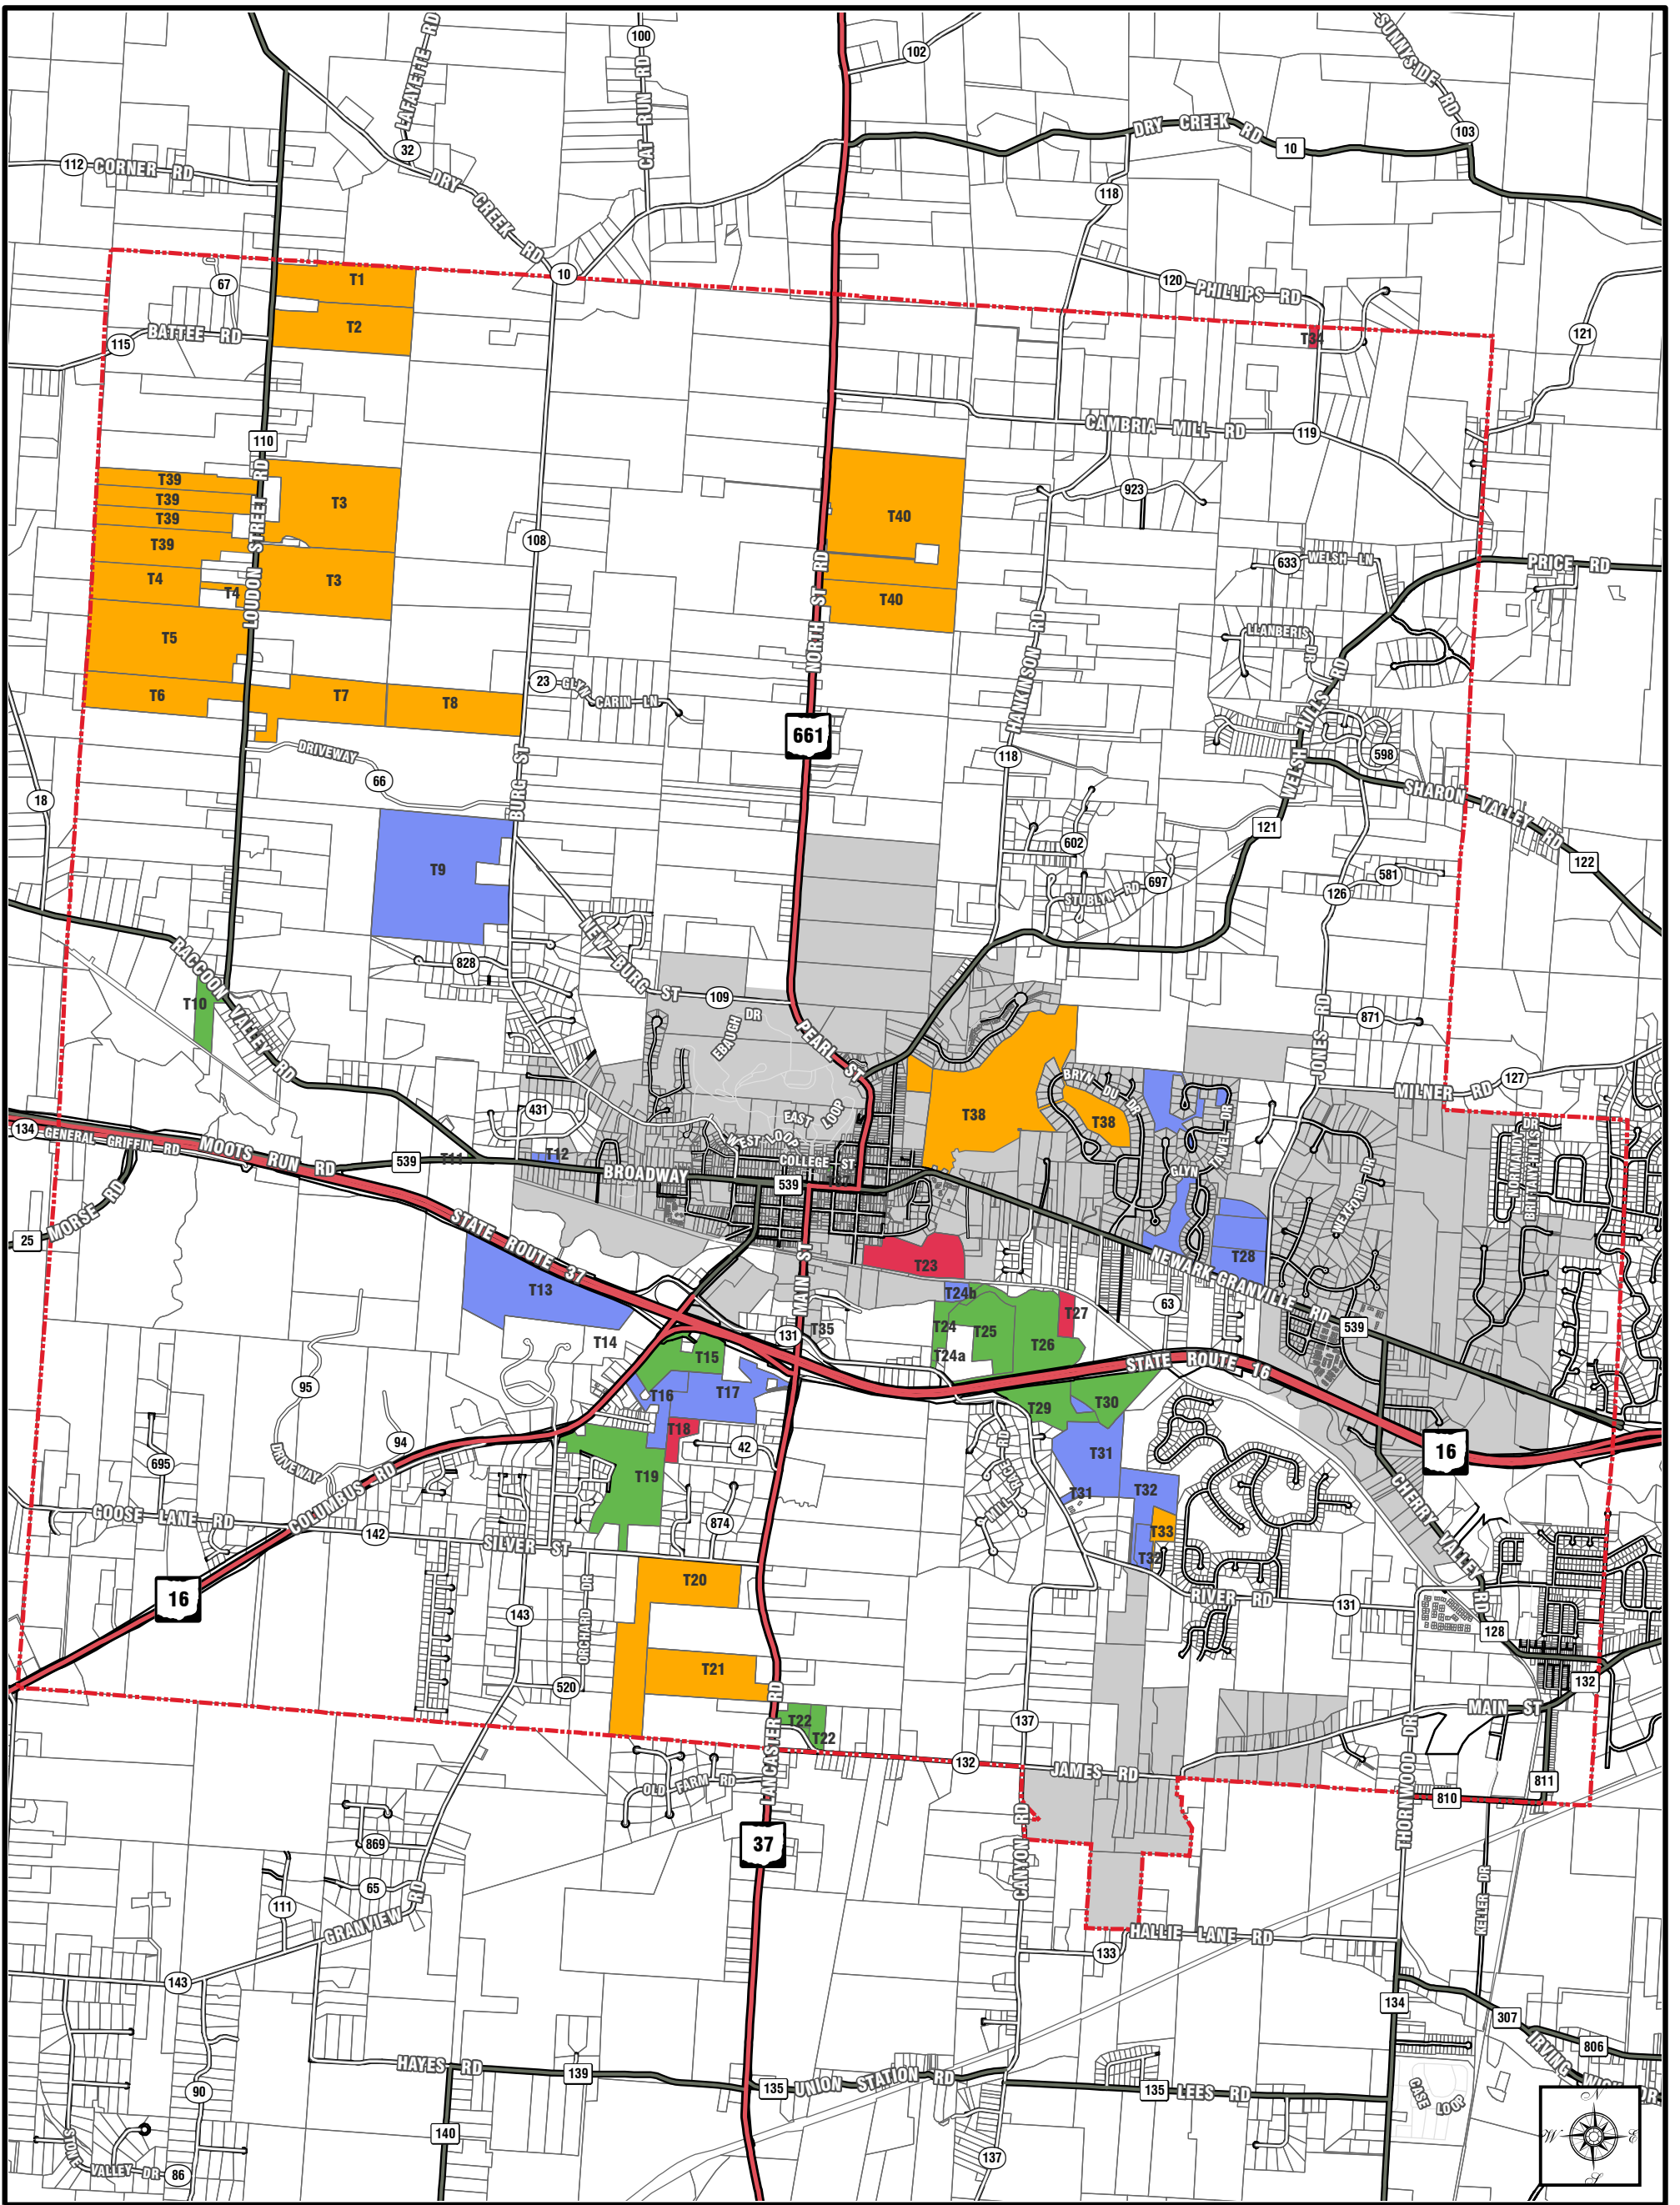

Granville Township Open Space Properties

Legend

- | | | | |
|--|-----------------------------------|---|-------------------------------|
|  | Granville Township |  | Unrestricted Funds |
|  | Cemeteries & Donations |  | Conservation Easements |
|  | Open Space Funds |  | Village of Granville |

0 0.3 0.6 1.2 1.8 2.4 Miles

Disclaimer: This map was created by the Village of Granville from automated files and other sources of information obtained from the Licking County Engineer's Office and from various other sources. All data was gathered for the sole use of the Village of Granville. No warranties express or implied are made by the Village of Granville or its officers or employees for any of the information contained on or set forth on this map, and those who use this map do so at their own risk.

Open Space Parcel #'s, which correspond to the numbers on this map, can be found on a separate spreadsheet attached to this document.

July 21, 2016